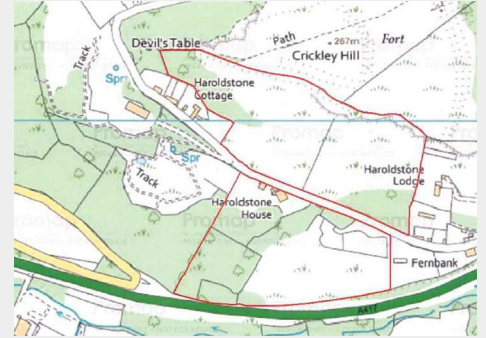

Haroldstone House Crickley Hill, Witcombe, Gloucestershire, Sold @ Auction £480,000

- FOR SALE BY PUBLIC AUCTION
- WEDNESDAY 27TH NOVEMBER
- ALL SAINTS CHURCH, CLIFTON, BS8 2HY
- WEEKLY SET VIEWINGS
- DOWNLOAD ONLINE LEGAL PACKS
- NOVEMBER 2019
- FREEHOLD - 4234 Sq Ft / 21.44 ACRES
- REQUIRES COMPLETE MODERNISATION
- SECLUDED AND ELEVATED POSITION
- HUGE POTENTIAL

Hollis Morgan NOVEMBER AUCTION - HAROLDSTONE HOUSE (4234 Sq Ft) is a detached FORGOTTEN GEM set in an elevated and secluded position with 21 ACRES and COACH HOUSE all in need of COMPLETE MODERNISATION.